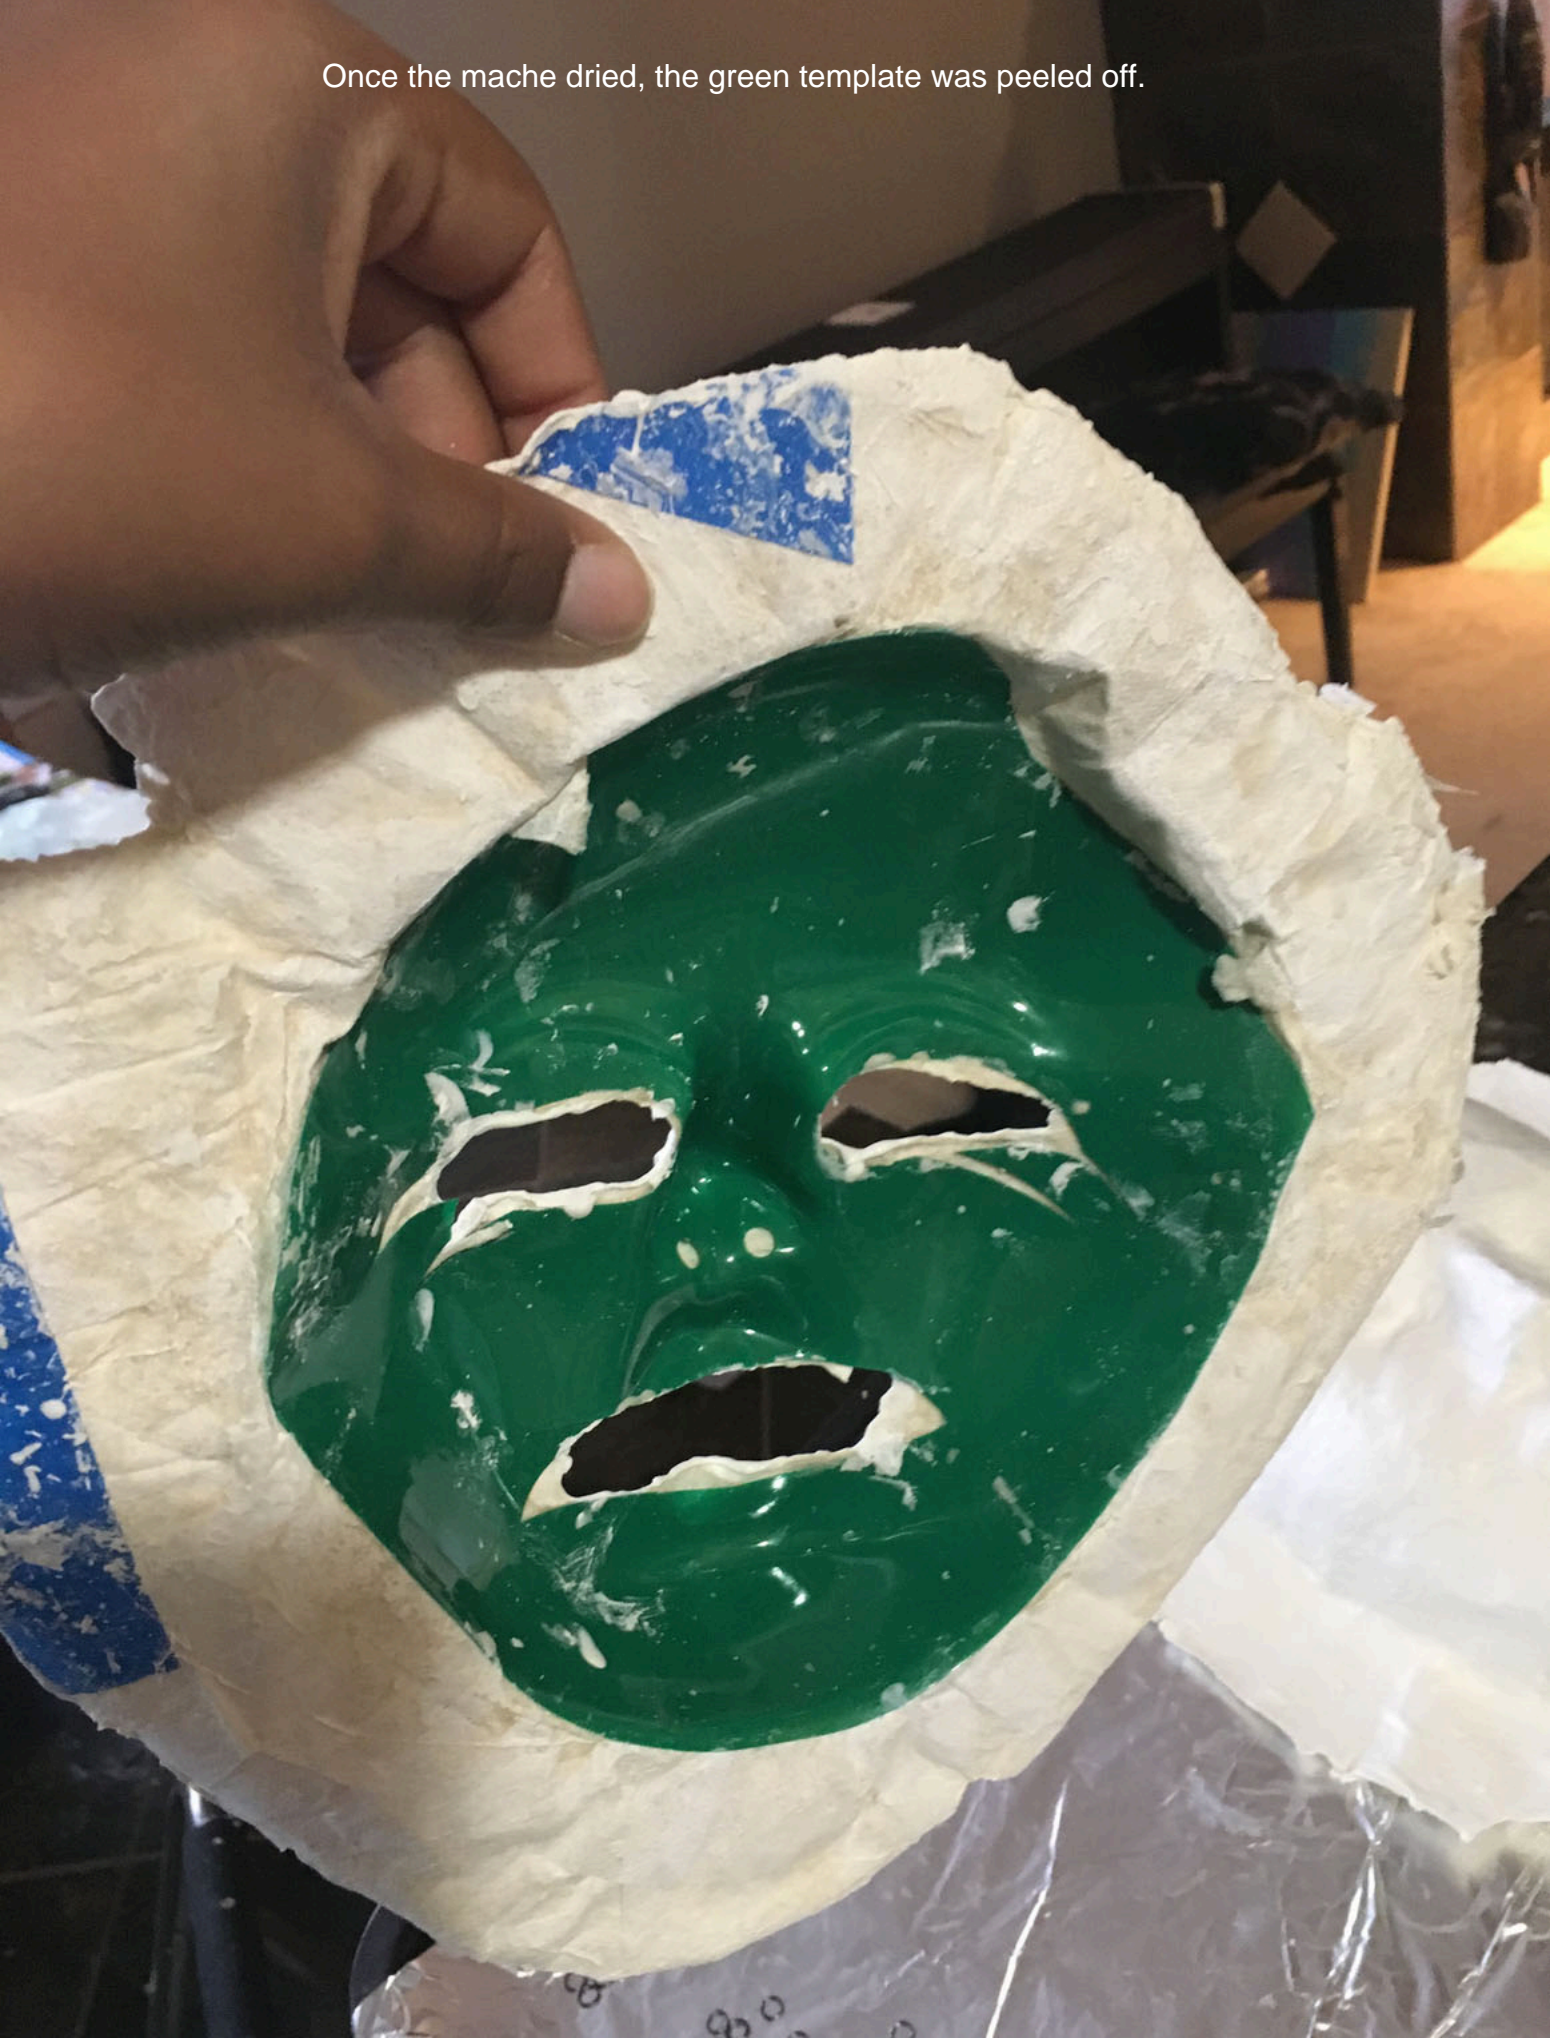

7 DAYS ON...  
184 Wiley Terrace, Mountain View

197

Once the mache dried, the green template was peeled off.

After the masks were painted again with a combination of drywall joint compound, caulk and flour, they were placed into the oven to bake at a low temperature until dried out.

Once dry, the masks were completely waterproof and flexible enough to withstand moderate impact without cracking.